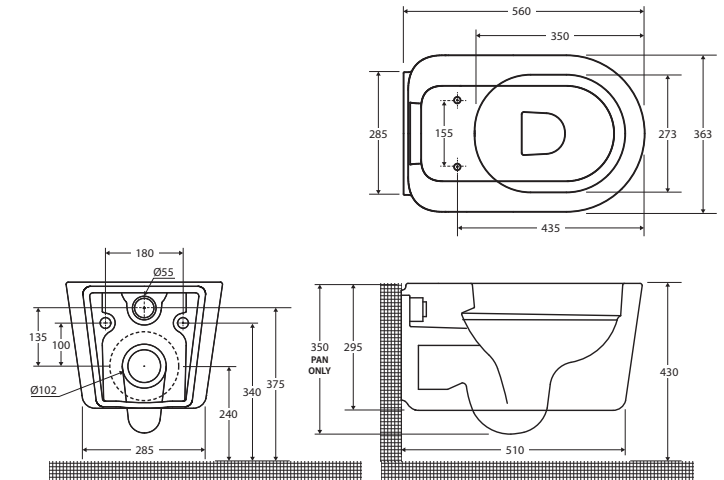

RAK Valet WALL-HUNG TOILET ALPINE GLOSS WHITE

RAK
CERAMICS

Made in UAE

Features

WELS 4 Star rated, 4.5L/3L (3.5L average flush)

- Alpine gloss white finish
- Rimless hygienic flush
- Quick release, soft close seat
- Concealed design
- Hidden fixations – no lateral holes
- P-Trap only

Please note: Cistern included in R&T, Viega and Geberit kits only. Flush buttons required (sold separately).

Available in

P-Trap
Pan & Seat
RKT1446-PS

P-Trap
R&T
RKT1446W-RT

P-Trap
Viega In-Wall
RKT1446W-V2

We aim to ensure that specifications are correct at the time of publication. All measurements are shown in millimetres. For ceramic products, please allow +/- 10 mm tolerance for manufacturing variance. Always use measurements of actual product received for final specification as the technical drawing may contain differences. Due to printing limitations, physical colour may vary from the image shown. Fienza reserves the right to make modifications without prior notice.