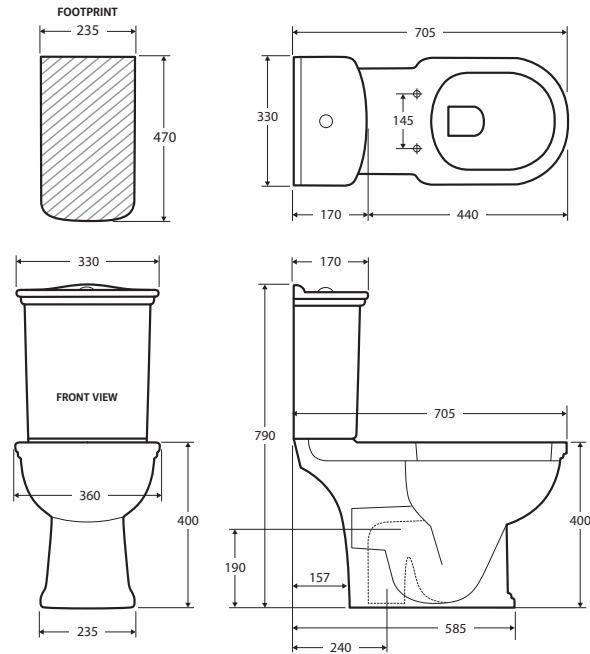

Available in

S-Trap 240
0601221

Cleaning & Care

- Clean only with a soft cloth or sponge using warm water and mild soap or detergent. Do not use any abrasive cleaning materials.
- Do not use any solvents or corrosive liquids.

We aim to ensure that specifications are correct at the time of publication. All measurements are shown in millimetres. For ceramic products, please allow +/- 10 mm tolerance for manufacturing variance. Always use measurements of actual product received for final specification as the technical drawing may contain differences. Due to printing limitations, physical colour may vary from the image shown. Fienza reserves the right to make modifications without prior notice.