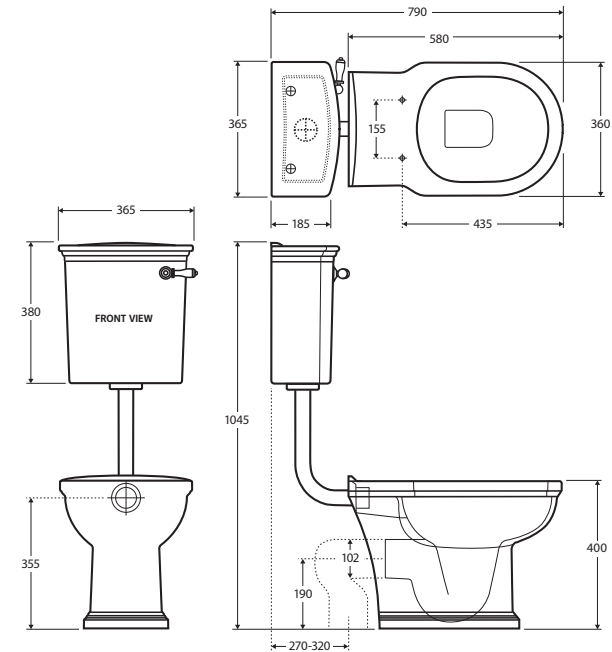

RAK Washington FRONT LEVER ADJUSTABLE LINK TOILET SUITE

Features

- Boxed rim pan
- Alpine white finish
- Link pipe in chrome finish
- Quick release, soft close UF seat
- Left or right bottom inlet
- High quality Geberit cistern
- Available as P-Trap or S-Trap 270-320
- Made in UAE
- WELS 4 Star rated, 4.5L/3L (3.4L average flush)

RAK
CERAMICS

Available in

P-Trap
870630W

S-Trap 270-320
870630WA

Cleaning & Care

- The toilet seat may be removed for cleaning - depress the quick release buttons and lift up.
- Clean only with a soft cloth or sponge using warm water and mild soap or detergent. Do not use any abrasive cleaning materials.
- Do not use any solvents or corrosive liquids.

We aim to ensure that specifications are correct at the time of publication. All measurements are shown in millimetres. For ceramic products, please allow +/- 10 mm tolerance for manufacturing variance. Always use measurements of actual product received for final specification as the technical drawing may contain differences. Due to printing limitations, physical colour may vary from the image shown. Fienza reserves the right to make modifications without prior notice.