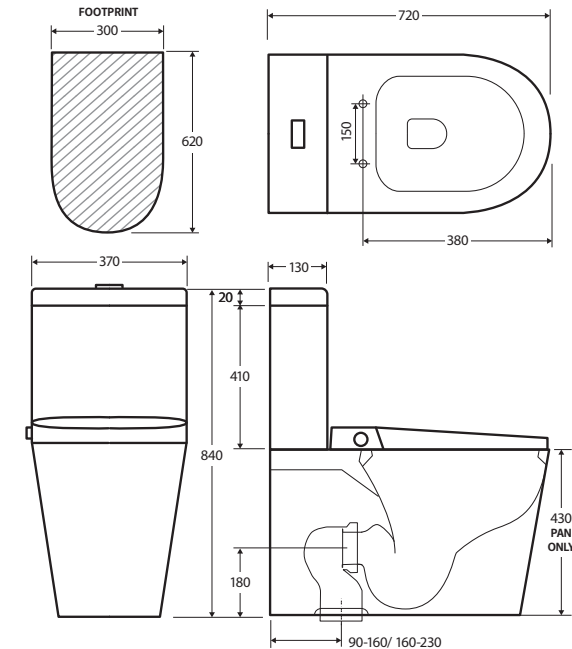

Sona Smart Toilet

BACK-TO-WALL SUITE

Features

WELS 4 Star rated, 4.5L/3L (3.4L average flush)

- Front, Rear and Massage wash functions
- Automatic flush
- Automatic seat & lid
- Full function remote control included, with wall mounted bracket
- Heated seat, water and air drying with temperature control
- Built in overflow protection and dual check valves
- High quality, WDI flush mechanism
- Left OR right bottom inlet
- Chrome flush buttons
- Available as P-Trap or S-Trap
- IP rating: IP44

Jet Tornado Flush

Automatic Open/Close

LED Night Light

Bidet Functions

Available in

P-Trap
KS100P

S-Trap 90-160
KS100A

S-Trap 160-230
KS100B

We aim to ensure that specifications are correct at the time of publication. All measurements are shown in millimetres. For ceramic products, please allow +/- 10 mm tolerance for manufacturing variance. Always use measurements of actual product received for final specification as the technical drawing may contain differences. Due to printing limitations, physical colour may vary from the image shown. Fienza reserves the right to make modifications without prior notice.