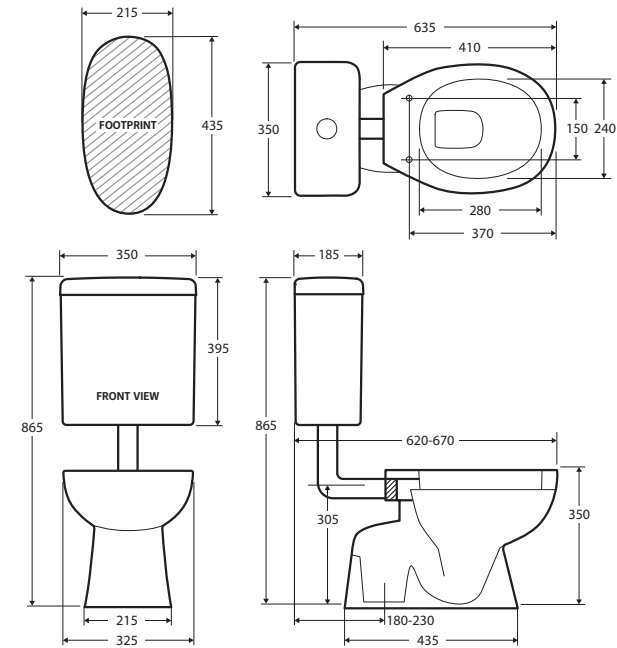

Stella Junior

ADJUSTABLE LINK TOILET SUITE

Features

- Boxed rim pan
- Gloss white finish
- Dual flush with easy-push flush buttons
- Double flap, child friendly seat
- High quality, R&T flush mechanism
- Left or right bottom inlet
- Concealed S-Trap 180-230 pan
- **WELS 4 Star rated, 4.4L/3L (3.3L average flush)**

We aim to ensure that specifications are correct at the time of publication. All measurements are shown in millimetres. For ceramic products, please allow +/- 10 mm tolerance for manufacturing variance. Always use measurements of actual product received for final specification as the technical drawing may contain differences. Due to printing limitations, physical colour may vary from the image shown. Fienza reserves the right to make modifications without prior notice.