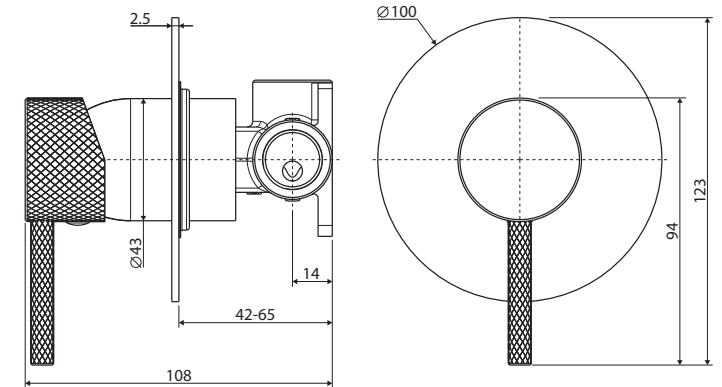

### LARGE ROUND PLATE

#### Features

- Unique industrial cross-hatched handle
- Designed for shower and bath
- Made from stainless steel
- High quality European cartridge (35 mm)

**Please note:** This product may have a visible Fienza or Watermark logo.

We aim to ensure that specifications are correct at the time of publication. All measurements are shown in millimetres. Always use measurements of actual product received for final specification as the technical drawing may contain differences. Due to printing limitations, physical colour may vary from the image shown. Fienza reserves the right to make modifications without prior notice.