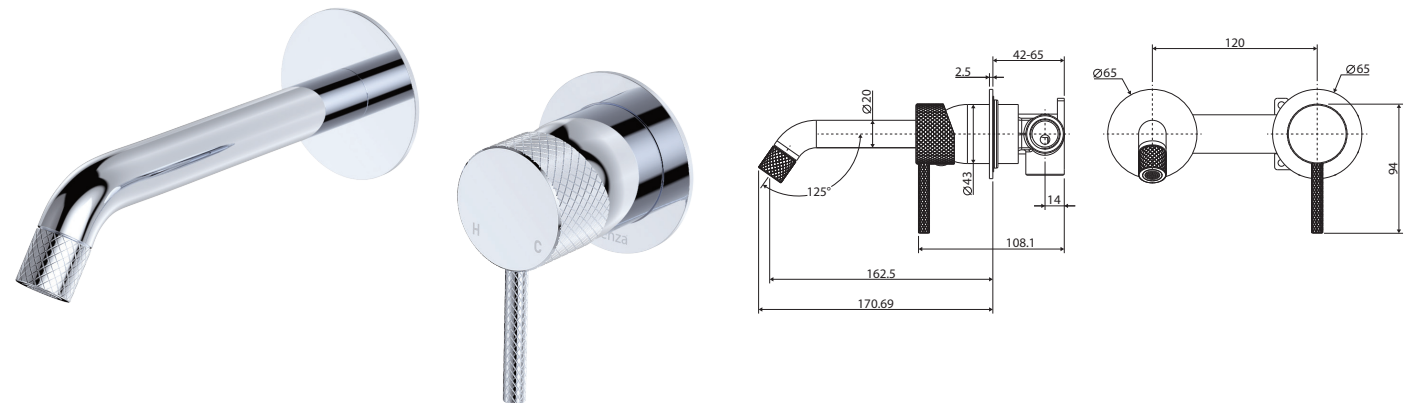

Axle®

BASIN/BATH WALL MIXER SET

ROUND PLATES
160MM OUTLET

Features

WELS 5 Star rated, 5L/min when installed over basin

- Unique industrial cross-hatched handle and spout
- Designed for basin and bath
- Free flow aerator included for bath installation
- Made from solid brass
- High quality European cartridge (35 mm)

Please note: This product may have a visible Fienza or Watermark logo.

Available in

Electroplated
Chrome
231104

Electroplated
Matte Black
231104B

PVD
Brushed Nickel
231104BN

PVD
Gun Metal
231104GM

PVD
Urban Brass
231104UB

Cleaning & Care

- Regularly clean with mild soapy water using a microfibre cloth.
- In highly polluted or coastal locations, we recommend cleaning 2-3 times per week.
- Do not use harsh detergents, bleach, cream cleaners or citrus based cleaners. These substances are abrasive and will damage the surface.
- Do not use undue pressure and wipe in one direction only.

We aim to ensure that specifications are correct at the time of publication. All measurements are shown in millimetres. Always use measurements of actual product received for final specification as the technical drawing may contain differences. Due to printing limitations, physical colour may vary from the image shown. Fienza reserves the right to make modifications without prior notice.