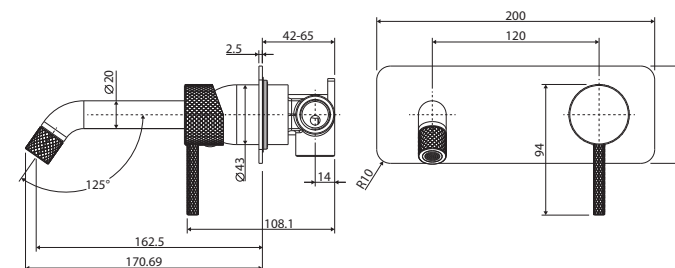

Axle®

BASIN/BATH WALL MIXER SET

RECTANGULAR PLATE
160MM OUTLET

Features

WELS 5 Star rated, 5L/min when installed over basin

- Unique industrial cross-hatched handle and spout
- Designed for basin and bath
- Free flow aerator included for bath installation
- Made from solid brass
- High quality European cartridge (35 mm)

Please note: This product may have a visible Fienza or Watermark logo.

Available in

Electroplated
Chrome
231106

Electroplated
Matte Black
231106B

PVD
Brushed Nickel
231106BN

PVD
Gun Metal
231106GM

PVD
Urban Brass
231106UB

Cleaning & Care

- Regularly clean with mild soapy water using a microfibre cloth.
- In highly polluted or coastal locations, we recommend cleaning 2-3 times per week.
- Do not use harsh detergents, bleach, cream cleaners or citrus based cleaners. These substances are abrasive and will damage the surface.
- Do not use undue pressure and wipe in one direction only.

We aim to ensure that specifications are correct at the time of publication. All measurements are shown in millimetres. Always use measurements of actual product received for final specification as the technical drawing may contain differences. Due to printing limitations, physical colour may vary from the image shown. Fienza reserves the right to make modifications without prior notice.