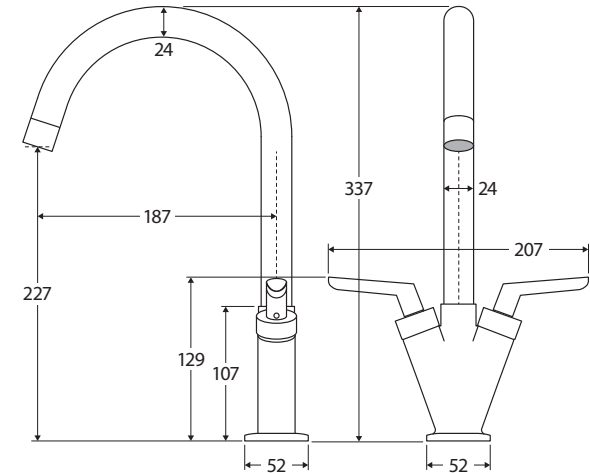

### Features

- Swivel function
- Designed for kitchen and laundry
- Made from solid brass
- ¼ turn ceramic disc
- **WELS 4 Star rated, 7L/min**

**Please note:** This product may have a visible Fienza or Watermark logo.

We aim to ensure that specifications are correct at the time of publication. All measurements are shown in millimetres. Always use measurements of actual product received for final specification as the technical drawing may contain differences. Due to printing limitations, physical colour may vary from the image shown. Fienza reserves the right to make modifications without prior notice.