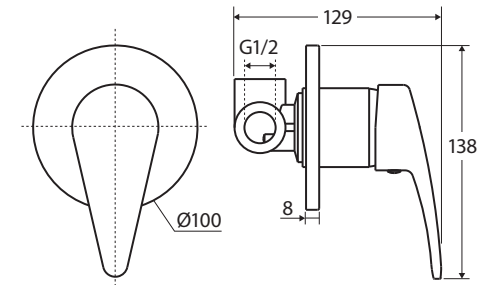

Eco

WALL MIXER

Features

- Designed for shower and bath
- Made from lead-free brass*
- 40 mm cartridge

*Defined as containing less than 0.25% lead

Please note: This product may have a visible Fienza or Watermark logo.

Lead Free

We aim to ensure that specifications are correct at the time of publication. All measurements are shown in millimetres. Always use measurements of actual product received for final specification as the technical drawing may contain differences. Due to printing limitations, physical colour may vary from the image shown. Fienza reserves the right to make modifications without prior notice.