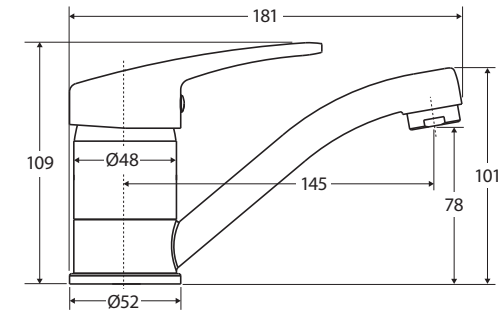

Eco SWIVEL BASIN MIXER

Features

WELS 4 Star rated, 6.5L/min when installed over basin

- Swivel function
- Made from lead-free brass*
- 40 mm cartridge
- PEX split-resistant flexible hoses

*Defined as containing less than 0.25% lead

Please note: This product may have a visible Fienza or Watermark logo.

Lead Free*

Available in

Polished Chrome
211104-LF

Cleaning & Care

- Regularly clean with mild soapy water using a microfibre cloth.
- In highly polluted or coastal locations, we recommend cleaning 2-3 times per week.
- Do not use harsh detergents, bleach, cream cleaners or citrus based cleaners. These substances are abrasive and will damage the surface.
- Do not use undue pressure and wipe in one direction only.

We aim to ensure that specifications are correct at the time of publication. All measurements are shown in millimetres. Always use measurements of actual product received for final specification as the technical drawing may contain differences. Due to printing limitations, physical colour may vary from the image shown. Fienza reserves the right to make modifications without prior notice.