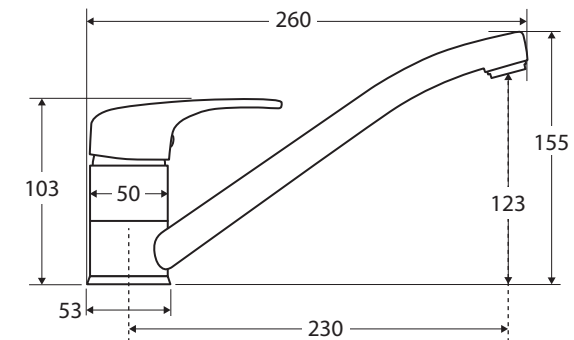

Eco SINK MIXER

Features

- Swivel function
- Designed for kitchen and laundry
- Made from solid brass
- 40 mm cartridge
- PEX split-resistant flexible hoses
- **WELS 3 Star rated, 8L/min**

Please note: This product may have a visible Fienza or Watermark logo.

We aim to ensure that specifications are correct at the time of publication. All measurements are shown in millimetres. Always use measurements of actual product received for final specification as the technical drawing may contain differences. Due to printing limitations, physical colour may vary from the image shown. Fienza reserves the right to make modifications without prior notice.