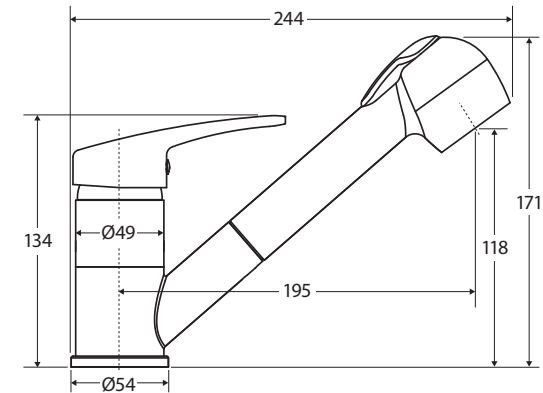

Eco SPRAY SINK MIXER

Features

WELS 5 Star rated, 5.5L/min when installed over basin

- Pull-out spray head, ideal for washing vegetables
- Swivel function
- Designed for kitchen use
- Made from lead-free brass*
- 40 mm cartridge
- Requires a 40mm diameter tap hole for installation

*Defined as containing less than 0.25% lead

Please note: This product may have a visible Fienza or Watermark logo.

Lead Free*

Available in

Polished Chrome
211106-LF

Cleaning & Care

- Regularly clean with mild soapy water using a microfibre cloth.
- In highly polluted or coastal locations, we recommend cleaning 2-3 times per week.
- Do not use harsh detergents, bleach, cream cleaners or citrus based cleaners. These substances are abrasive and will damage the surface.
- Do not use undue pressure and wipe in one direction only.

We aim to ensure that specifications are correct at the time of publication. All measurements are shown in millimetres. Always use measurements of actual product received for final specification as the technical drawing may contain differences. Due to printing limitations, physical colour may vary from the image shown. Fienza reserves the right to make modifications without prior notice.