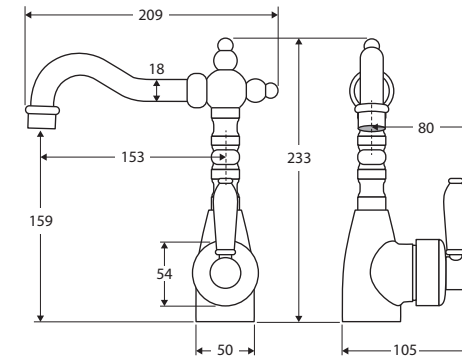

Eleanor SHEPHERDS CROOK BASIN MIXER

Features

WELS 5 Star rated, 5.5L/min

- Modern vintage style
- Choice of two handle finishes
- Swivel function
- Made from lead free brass*
- Quality European cartridge (40 mm)
- PEX split-resistant flexible hoses

Please note: This product may have a visible Fienza or Watermark logo.

*Defined as containing less than 0.25% lead

Modern
Vintage
COLLECTION