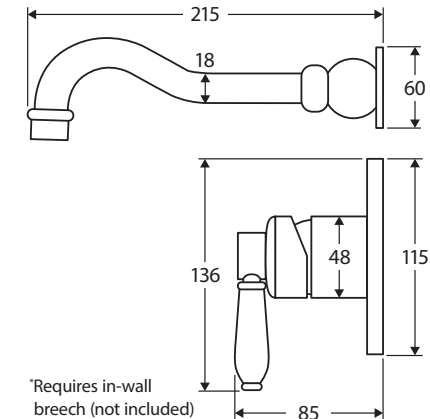

Eleanor

WALL BASIN/BATH MIXER SET

Features

- Modern vintage style
- Includes basin aerator and free-flow aerator for baths
- Available in four finishes
- Choice of two handle finishes
- Made from lead free brass*
- Quality European cartridges
- Requires in-wall breach (not included)
- **WELS 5 Star rated, 5L/min when installed over basin**

*Defined as containing less than 0.25% lead

Lead Free*

Modern
Vintage
COLLECTION