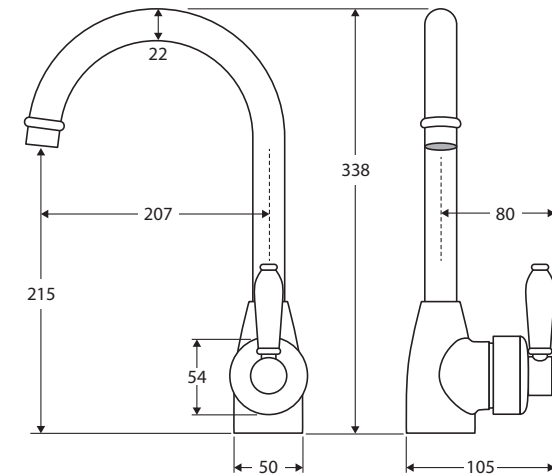

Eleanor GOOSENECK SINK MIXER

Features

WELS 5 Star rated, 5.5L/min

- Modern vintage style
- Choice of two handle finishes
- Swivel function
- Designed for kitchen and laundry
- Made from lead free brass*
- Quality European cartridge (40 mm)
- PEX split-resistant flexible hoses

Please note: This product may have a visible Fienza or Watermark logo.

*Defined as containing less than 0.25% lead

*Modern
Vintage*
COLLECTION

Lead Free*

Electroplated
Chrome
202109CC-LF

PVD
Brushed Nickel
202109NN-LF

Electroplated
Matte Black
202109BL-LF

PVD
Urban Brass
202109UU-LF

Chrome, White
Ceramic Handle
202109-LF

Brushed Nickel, White
Ceramic Handle
202109BN-LF

Matte Black, White
Ceramic Handle
202109BK-LF

Urban Brass, White
Ceramic Handle
202109UB-LF

Cleaning & Care

- Regularly clean with mild soapy water using a microfibre cloth.
- In highly polluted or coastal locations, we recommend cleaning 2-3 times per week.
- Do not use harsh detergents, bleach, cream cleaners or citrus based cleaners. These substances are abrasive and will damage the surface.
- Do not use undue pressure and wipe in one direction only.

We aim to ensure that specifications are correct at the time of publication. All measurements are shown in millimetres. Always use measurements of actual product received for final specification as the technical drawing may contain differences. Due to printing limitations, physical colour may vary from the image shown. Fienza reserves the right to make modifications without prior notice.