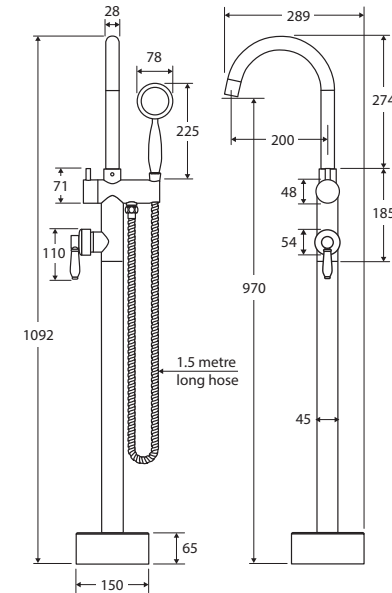

Eleanor FLOOR MOUNTED BATH MIXER WITH HAND SHOWER

Features

- Swivel function bath outlet
- Single function shower head
- Stainless steel flexible shower hose (PVC for matte black model)
- Backflow prevention non-return valve
- Made from solid brass
- Quality European cartridge (35 mm)
- **WELS 3 Star rated, 8.5L/min**

Please note: This product may have a visible Fienza or Watermark logo.

*Modern
Vintage*
COLLECTION

Polished
Chrome
202113CC

PVD
Brushed Nickel
202113NN

Electroplated
Matte Black
202113BL

PVD
Urban Brass
202113UU

Chrome, White
Ceramic Handle
202113

Brushed Nickel, White
Ceramic Handle
202113BN

Matte Black, White
Ceramic Handle
202113BK

Urban Brass, White
Ceramic Handle
202113UB

Cleaning & Care

- Regularly clean with mild soapy water using a microfibre cloth.
- In highly polluted or coastal locations, we recommend cleaning 2-3 times per week.
- Do not use harsh detergents, bleach, cream cleaners or citrus based cleaners. These substances are abrasive and will damage the surface.
- Do not use undue pressure and wipe in one direction only.

We aim to ensure that specifications are correct at the time of publication. All measurements are shown in millimetres. Always use measurements of actual product received for final specification as the technical drawing may contain differences. Due to printing limitations, physical colour may vary from the image shown. Fienza reserves the right to make modifications without prior notice.