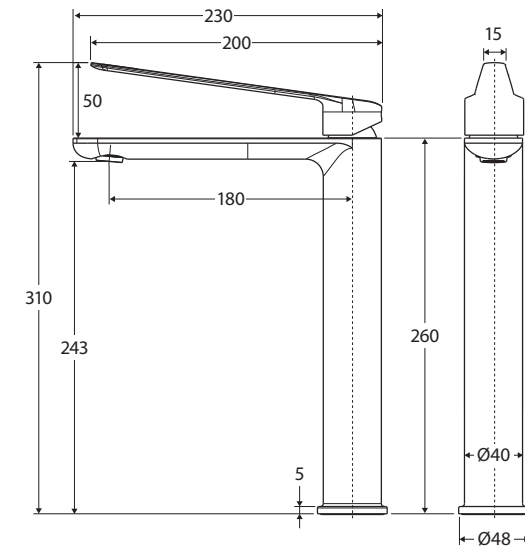

Empire Care TALL BASIN MIXER

Features

WELS 6 Star rated, 3.5L/min

- Can be installed for AS 1428.1:2021 Accessible Compliance
- Long handle for easy reach and operation
- Large red and blue indicators for hot and cold markings
- Cold start cartridge technology (25 mm) for energy efficiency
- Made from lead-free brass*

Please note: This product may have a visible Fienza or Watermark logo.

*Defined as containing less than 0.25% lead.

Lead Free*

Available in

Electroplated
Chrome
234107D-LF

Electroplated
Matte Black
234107DB-LF

PVD
Brushed Nickel
234107DBN-LF

PVD
Gun Metal
234107DGM-LF

PVD
Brushed Copper
234107DCO-LF

PVD
Urban Brass
234107DUB-LF

Cleaning & Care

- Regularly clean with mild soapy water using a microfibre cloth.
- In highly polluted or coastal locations, we recommend cleaning 2-3 times per week.
- Do not use harsh detergents, bleach, cream cleaners or citrus based cleaners. These substances are abrasive and will damage the surface.
- Do not use undue pressure and wipe in one direction only.

We aim to ensure that specifications are correct at the time of publication. All measurements are shown in millimetres. Always use measurements of actual product received for final specification as the technical drawing may contain differences. Due to printing limitations, physical colour may vary from the image shown. Fienza reserves the right to make modifications without prior notice.