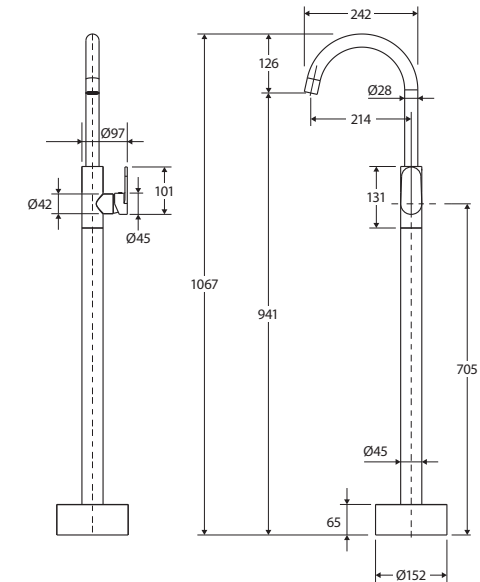

Empire Slim FLOOR MOUNTED BASIN/BATH MIXER

Features

WELS 3 Star rated, 8.5L/min when installed over basin

- Sleek modern design
- Swivel function
- Free-flow aerator included for bath installation
- Made from lead-free brass*
- 35 mm cartridge

*Defined as containing less than 0.25% lead

Please note: This product may have a visible Fienza or Watermark logo.

Lead Free*

Available in

Electroplated
Chrome
221112-LF

Electroplated
Matte Black
221112B-LF

PVD
Brushed Nickel
221112BN-LF

PVD
Gun Metal
221112GM-LF

PVD
Brushed Copper
221112CO-LF

PVD
Urban Brass
221112UB-LF

Cleaning & Care

- Regularly clean with mild soapy water using a microfibre cloth.
- In highly polluted or coastal locations, we recommend cleaning 2-3 times per week.
- Do not use harsh detergents, bleach, cream cleaners or citrus based cleaners. These substances are abrasive and will damage the surface.
- Do not use undue pressure and wipe in one direction only.

Lead Free
AS 3718
WM-022530

8.5 litres per
minute
In accordance with AS/NZS 6400
Licence No. 0252
Fienza

We aim to ensure that specifications are correct at the time of publication. All measurements are shown in millimetres. Always use measurements of actual product received for final specification as the technical drawing may contain differences. Due to printing limitations, physical colour may vary from the image shown. Fienza reserves the right to make modifications without prior notice.