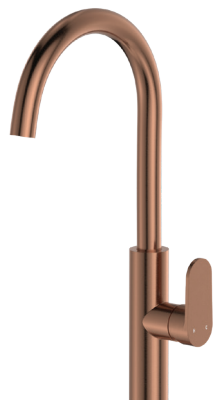

Empire Slim FLOOR MOUNTED BASIN/BATH MIXER

Features

WELS 3 Star rated, 8.5L/min when installed over basin

- Sleek modern design
- Swivel function
- Free-flow aerator included for bath installation
- Made from lead-free brass*
- 35 mm cartridge

*Defined as containing less than 0.25% lead

Please note: This product may have a visible Fienza or Watermark logo.

Lead Free*

Available in

Electroplated
Chrome
221112-LF

Electroplated
Matte Black
221112B-LF