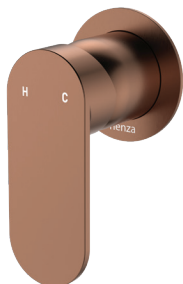

# Empire Slim

### ROUND PLATE

#### Features

- Designed for shower and bath
- High quality European cartridge (35 mm)
- Made from stainless steel
- WELS rating not required

**Please note:** This product may have a visible Fienza or Watermark logo.

#### Available in

		
Electroplated Chrome <b>234101-2-LF</b>	Electroplated Matte Black <b>234101B-2-LF</b>	PVD Brushed Nickel <b>234101BN-2-LF</b>
		
PVD Gun Metal <b>234101GM-2-LF</b>	PVD Brushed Copper <b>234101CO-2-LF</b>	PVD Urban Brass <b>234101UB-2-LF</b>