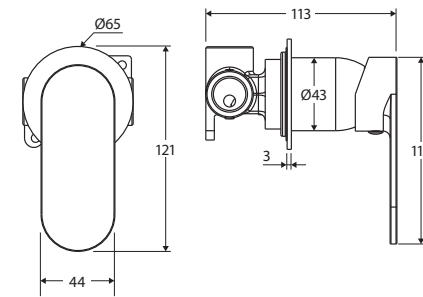

#### Features

- Designed for shower and bath
- High quality European cartridge (35 mm)
- Made from stainless steel
- WELS rating not required

**Please note:** This product may have a visible Fienza or Watermark logo.

We aim to ensure that specifications are correct at the time of publication. All measurements are shown in millimetres. Always use measurements of actual product received for final specification as the technical drawing may contain differences. Due to printing limitations, physical colour may vary from the image shown. Fienza reserves the right to make modifications without prior notice.