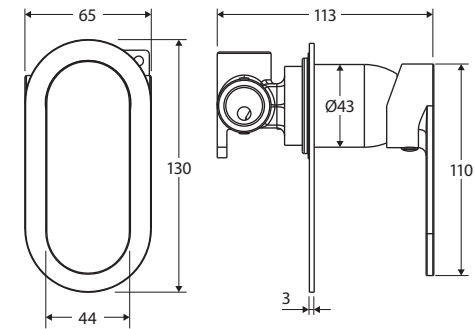

Empire Slim

WALL MIXER

OVAL PLATE

Features

- Designed for shower and bath
- High quality European cartridge (35 mm)
- Made from stainless steel
- WELS rating not required

Please note: This product may have a visible Fienza or Watermark logo.

We aim to ensure that specifications are correct at the time of publication. All measurements are shown in millimetres. Always use measurements of actual product received for final specification as the technical drawing may contain differences. Due to printing limitations, physical colour may vary from the image shown. Fienza reserves the right to make modifications without prior notice.