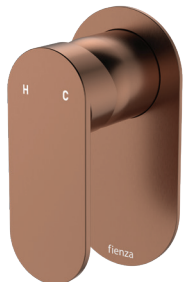

Empire Slim

WALL MIXER

OVAL PLATE

Features

- Designed for shower and bath
- High quality European cartridge (35 mm)
- Made from stainless steel
- WELS rating not required

Please note: This product may have a visible Fienza or Watermark logo.

Lead Free*

Available in

		
Electroplated Chrome 234101-LF	Electroplated Matte Black 234101B-LF	PVD Brushed Nickel 234101BN-LF
		
PVD Gun Metal 234101GM-LF	PVD Brushed Copper 234101CO-LF	PVD Urban Brass 234101UB-LF