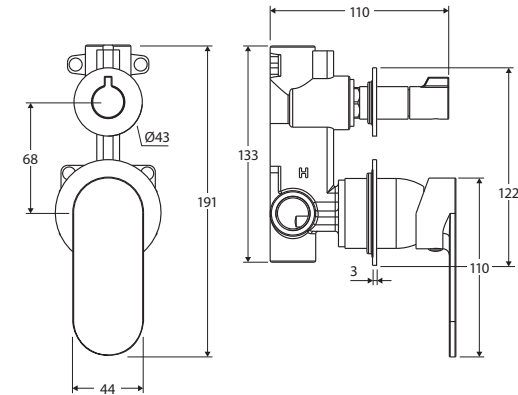

Empire Slim

WALL DIVERTER MIXER

SMALL ROUND PLATES, VERTICAL

Features

- Designed for shower and bath
- High quality European cartridge (35 mm)
- Made from stainless steel
- WELS rating not required

Please note: This product may have a visible Fienza or Watermark logo.

*Defined as containing less than 0.25% lead.