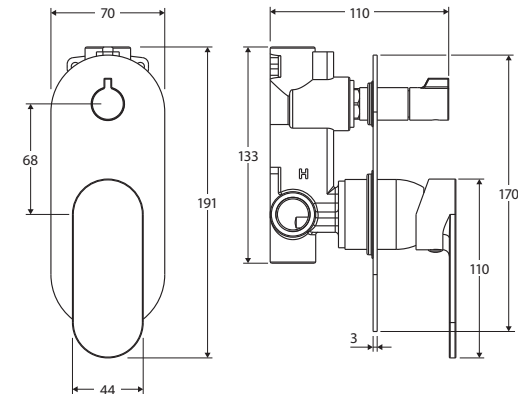

## WALL DIVERTER MIXER

LARGE OVAL PLATE, VERTICAL

### Features

- Designed for shower and bath
- High quality European cartridge (35 mm)
- Made from stainless steel
- WELS rating not required

**Please note:** This product may have a visible Fienza or Watermark logo.

We aim to ensure that specifications are correct at the time of publication. All measurements are shown in millimetres. Always use measurements of actual product received for final specification as the technical drawing may contain differences. Due to printing limitations, physical colour may vary from the image shown. Fienza reserves the right to make modifications without prior notice.