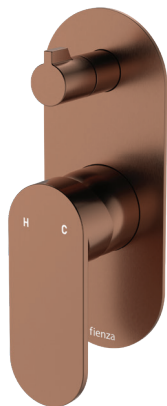

# Empire Slim

## WALL DIVERTER MIXER

LARGE OVAL PLATE, VERTICAL

### Features

- Designed for shower and bath
- High quality European cartridge (35 mm)
- Made from stainless steel
- WELS rating not required

**Please note:** This product may have a visible Fienza or Watermark logo.

### Available in

		
Electroplated Chrome <b>234102-LF</b>	Electroplated Matte Black <b>234102B-LF</b>	PVD Brushed Nickel <b>234102BN-LF</b>
		
PVD Gun Metal <b>234102GM-LF</b>	PVD Brushed Copper <b>234102CO-LF</b>	PVD Urban Brass <b>234102UB-LF</b>