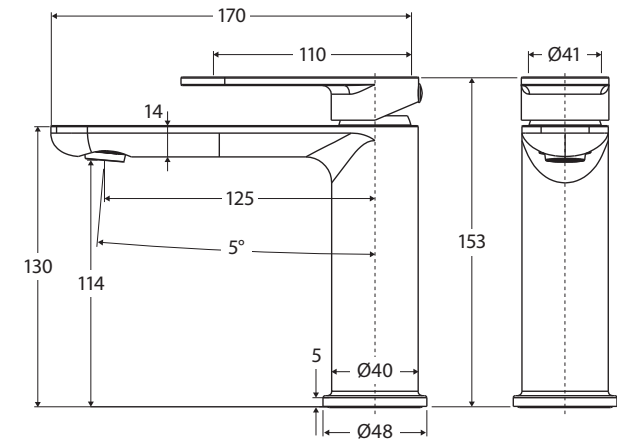

Empire Slim BASIN MIXER

Features

WELS 6 Star rated, 4.5L/min

- Slim round outlet
- Swivel aerator
- Cold start cartridge technology (25 mm)
- Made from eco-friendly lead-free brass*

Please note: This product may have a visible Fienza or Watermark logo.

*Defined as containing less than 0.25% lead.