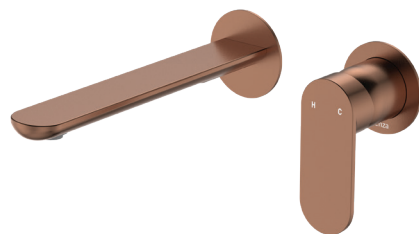

Empire Slim

BASIN/BATH WALL MIXER SET

SMALL ROUND PLATES, 200 MM OUTLET

Features

WELS 6 Star rated, 4L/min when installed over basin

- Slim, rounded outlet
- Swivel basin aerator
- Free flow aerator included for bath installation
- High quality European cartridge (35 mm)
- Made from lead-free brass* and stainless steel

Please note: This product may have a visible Fienza or Watermark logo.

*Defined as containing less than 0.25% lead.

Lead Free*

Available in

Electroplated
Chrome

234104-200-LF

Electroplated
Matte Black

234104B-200-LF

PVD
Brushed Nickel

234104BN-200-LF

PVD
Gun Metal

234104GM-200-LF

PVD
Brushed Copper

234104CO-200-LF

PVD
Urban Brass

234104UB-200-LF

Cleaning & Care

- Regularly clean with mild soapy water using a microfibre cloth.
- In highly polluted or coastal locations, we recommend cleaning 2-3 times per week.
- Do not use harsh detergents, bleach, cream cleaners or citrus based cleaners. These substances are abrasive and will damage the surface.
- Do not use undue pressure and wipe in one direction only.

Lead Free
AS 3718
WM-022530

4.0 litres per
minute

We aim to ensure that specifications are correct at the time of publication. All measurements are shown in millimetres. Always use measurements of actual product received for final specification as the technical drawing may contain differences. Due to printing limitations, physical colour may vary from the image shown. Fienza reserves the right to make modifications without prior notice.