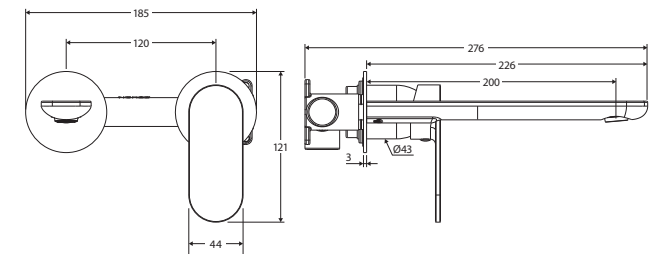

Empire Slim

BASIN/BATH WALL MIXER SET

SMALL ROUND PLATES, 200 MM OUTLET

Features

WELS 6 Star rated, 4L/min when installed over basin

- Slim, rounded outlet
- Swivel basin aerator
- Free flow aerator included for bath installation
- High quality European cartridge (35 mm)
- Made from lead-free brass* and stainless steel

Please note: This product may have a visible Fienza or Watermark logo.

*Defined as containing less than 0.25% lead.