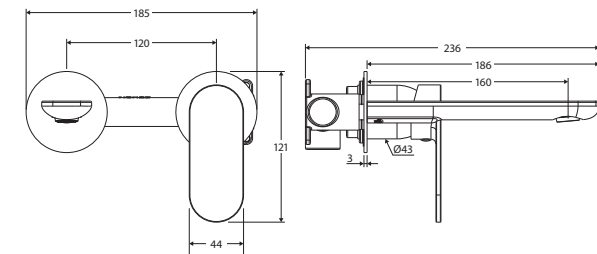

Empire Slim

BASIN/BATH WALL MIXER SET

SMALL ROUND PLATES,
160 MM OUTLET

Features

WELS 6 Star rated, 4L/min when installed over basin

- Slim, rounded outlet
- Swivel basin aerator
- Free flow aerator included for bath installation
- High quality European cartridge (35 mm)
- Made from lead-free brass* and stainless steel

Please note: This product may have a visible Fienza or Watermark logo.

*Defined as containing less than 0.25% lead.