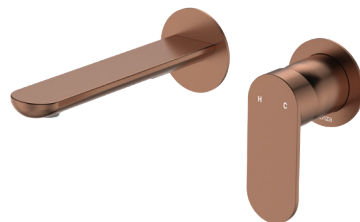

Empire Slim

BASIN/BATH WALL MIXER SET

SMALL ROUND PLATES,
160 MM OUTLET

Features

WELS 6 Star rated, 4L/min when installed over basin

- Slim, rounded outlet
- Swivel basin aerator
- Free flow aerator included for bath installation
- High quality European cartridge (35 mm)
- Made from lead-free brass* and stainless steel

Please note: This product may have a visible Fienza or Watermark logo.

*Defined as containing less than 0.25% lead.

Lead Free*

Available in

		
Electroplated Chrome 234104-LF	Electroplated Matte Black 234104B-LF	PVD Brushed Nickel 234104BN-LF
		
PVD Gun Metal 234104GM-LF	PVD Brushed Copper 234104CO-LF	PVD Urban Brass 234104UB-LF