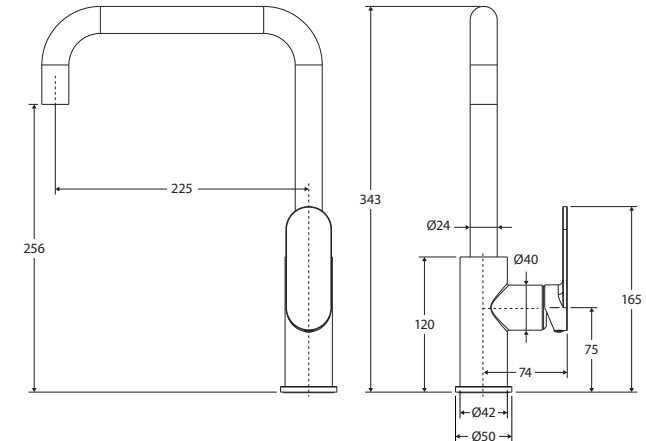

Empire Slim SINK MIXER

Features

WELS 6 Star rated, 4L/min

- Designed for kitchen and laundry
- Extended arch outlet
- Swivel function
- High quality European cartridge (35 mm)
- Made from stainless steel

Please note: This product may have a visible Fienza or Watermark logo.

Available in

Electroplated Chrome 234105-LF	Electroplated Matte Black 234105B-LF	PVD Brushed Nickel 234105BN-LF
PVD Gun Metal 234105GM-LF	PVD Brushed Copper 234105CO-LF	PVD Urban Brass 234105SUB-LF

Cleaning & Care

- Regularly clean with mild soapy water using a microfibre cloth.
- In highly polluted or coastal locations, we recommend cleaning 2-3 times per week.
- Do not use harsh detergents, bleach, cream cleaners or citrus based cleaners. These substances are abrasive and will damage the surface.
- Do not use undue pressure and wipe in one direction only.

We aim to ensure that specifications are correct at the time of publication. All measurements are shown in millimetres. Always use measurements of actual product received for final specification as the technical drawing may contain differences. Due to printing limitations, physical colour may vary from the image shown. Fienza reserves the right to make modifications without prior notice.