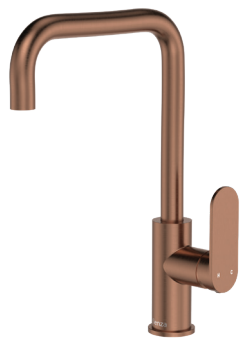

Empire Slim SINK MIXER

Features

WELS 6 Star rated, 4L/min

- Designed for kitchen and laundry
- Extended arch outlet
- Swivel function
- High quality European cartridge (35 mm)
- Made from stainless steel

Please note: This product may have a visible Fienza or Watermark logo.

Available in

		
Electroplated Chrome 234105-LF	Electroplated Matte Black 234105B-LF	PVD Brushed Nickel 234105BN-LF
		
PVD Gun Metal 234105GM-LF	PVD Brushed Copper 234105CO-LF	PVD Urban Brass 234105SUB-LF