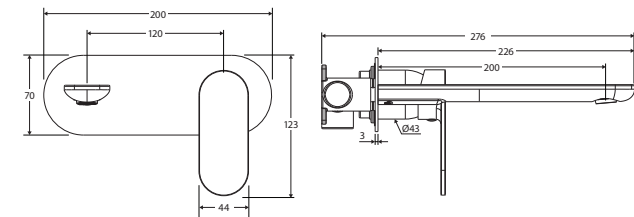

Empire Slim

BASIN/BATH

WALL MIXER SET

OVAL PLATE,
200 MM OUTLET

Features

WELS 6 Star rated, 4L/min when installed over basin

- Slim, rounded outlet
- Swivel basin aerator
- Free flow aerator included for bath installation
- High quality European cartridge (35 mm)
- Made from lead-free brass* and stainless steel

Please note: This product may have a visible Fienza or Watermark logo.

*Defined as containing less than 0.25% lead.