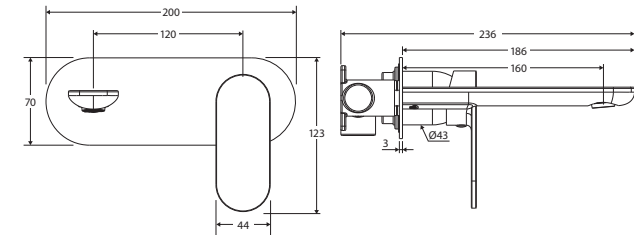

Empire Slim

BASIN/BATH WALL MIXER SET

OVAL PLATE,
160 MM OUTLET

Features

WELS 6 Star rated, 4L/min when installed over basin

- Slim, rounded outlet
- Swivel basin aerator
- Free flow aerator included for bath installation
- High quality European cartridge (35 mm)
- Made from lead-free brass* and stainless steel

Please note: This product may have a visible Fienza or Watermark logo.

*Defined as containing less than 0.25% lead.