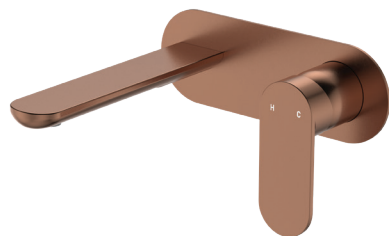

Empire Slim

BASIN/BATH WALL MIXER SET

OVAL PLATE,
160 MM OUTLET

Features

WELS 6 Star rated, 4L/min when installed over basin

- Slim, rounded outlet
- Swivel basin aerator
- Free flow aerator included for bath installation
- High quality European cartridge (35 mm)
- Made from lead-free brass* and stainless steel

Please note: This product may have a visible Fienza or Watermark logo.

*Defined as containing less than 0.25% lead.

Lead Free*

Available in

		
Electroplated Chrome 234106-LF	Electroplated Matte Black 234106B-LF	PVD Brushed Nickel 234106BN-LF
		
PVD Gun Metal 234106GM-LF	PVD Brushed Copper 234106CO-LF	PVD Urban Brass 234106UB-LF