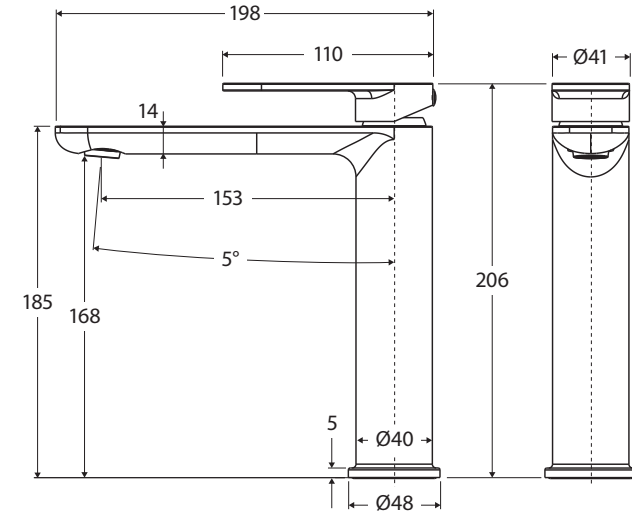

Empire Slim

MEDIUM BASIN MIXER

Features

WELS 6 Star rated, 3.5L/min

- Slim round outlet
- Swivel aerator
- Cold start cartridge technology (25 mm)
- Made from eco-friendly lead-free brass*

Please note: This product may have a visible Fienza or Watermark logo.

*Defined as containing less than 0.25% lead.