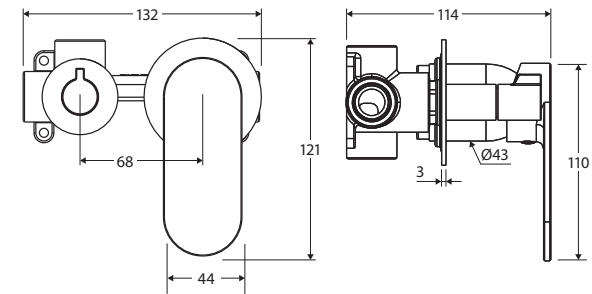

Empire Slim

WALL DIVERTER MIXER

SMALL ROUND PLATES,
HORIZONTAL

Features

- Designed for shower and bath
- High quality European cartridge (35 mm)
- Made from stainless steel
- WELS rating not required

Please note: This product may have a visible Fienza or Watermark logo.

We aim to ensure that specifications are correct at the time of publication. All measurements are shown in millimetres. Always use measurements of actual product received for final specification as the technical drawing may contain differences. Due to printing limitations, physical colour may vary from the image shown. Fienza reserves the right to make modifications without prior notice.