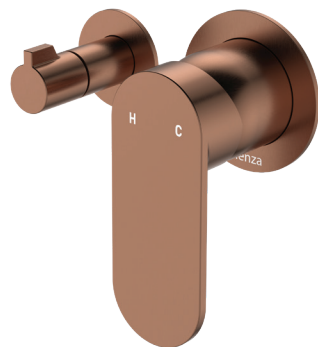

Empire Slim

WALL DIVERTER MIXER

SMALL ROUND PLATES,
HORIZONTAL

Features

- Designed for shower and bath
- High quality European cartridge (35 mm)
- Made from stainless steel
- WELS rating not required

Please note: This product may have a visible Fienza or Watermark logo.

Lead Free*

Available in

		
Electroplated Chrome 234112-4-LF	Electroplated Matte Black 234112B-4-LF	PVD Brushed Nickel 234112BN-4-LF
		
PVD Gun Metal 234112GM-4-LF	PVD Brushed Copper 234112CO-4-LF	PVD Urban Brass 234112UB-4-LF