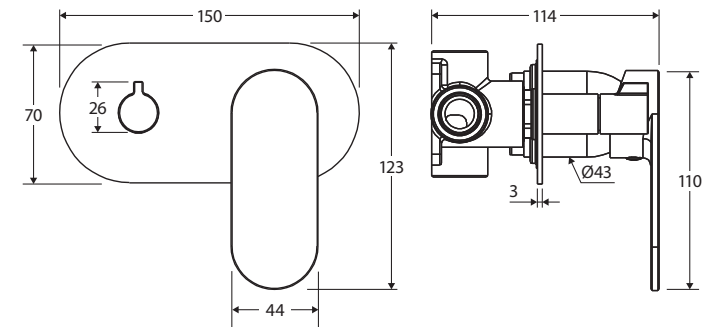

Empire Slim WALL DIVERTER MIXER

LARGE OVAL PLATE,
HORIZONTAL

Features

- Designed for shower and bath
- High quality European cartridge (35 mm)
- Made from stainless steel
- WELS rating not required

Please note: This product may have a visible Fienza or Watermark logo.

We aim to ensure that specifications are correct at the time of publication. All measurements are shown in millimetres. Always use measurements of actual product received for final specification as the technical drawing may contain differences. Due to printing limitations, physical colour may vary from the image shown. Fienza reserves the right to make modifications without prior notice.