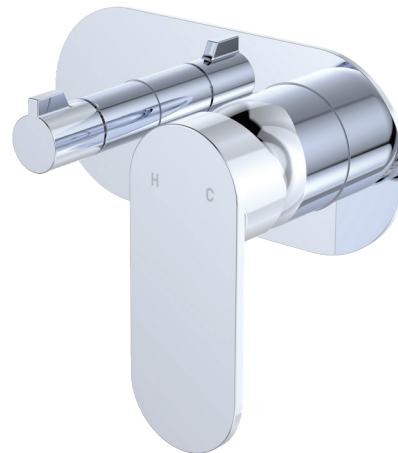

Empire Slim WALL DIVERTER MIXER

LARGE OVAL PLATE,
HORIZONTAL

Features

- Designed for shower and bath
- High quality European cartridge (35 mm)
- Made from stainless steel
- WELS rating not required

Please note: This product may have a visible Fienza or Watermark logo.

Lead Free*

Available in

		
Electroplated Chrome 234112-LF	Electroplated Matte Black 234112B-LF	PVD Brushed Nickel 234112BN-LF
		
PVD Gun Metal 234112GM-LF	PVD Brushed Copper 234112CO-LF	PVD Urban Brass 234112UB-LF