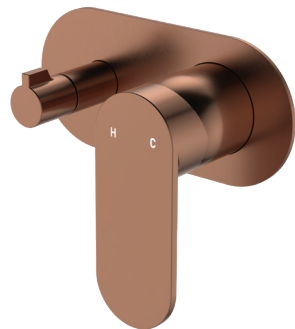

Empire Slim WALL DIVERTER MIXER

LARGE OVAL PLATE,
HORIZONTAL

Features

- Designed for shower and bath
- High quality European cartridge (35 mm)
- Made from stainless steel
- WELS rating not required

Please note: This product may have a visible Fienza or Watermark logo.

Lead Free*

Available in

		
Electroplated Chrome 234112-LF	Electroplated Matte Black 234112B-LF	PVD Brushed Nickel 234112BN-LF
		
PVD Gun Metal 234112GM-LF	PVD Brushed Copper 234112CO-LF	PVD Urban Brass 234112UB-LF