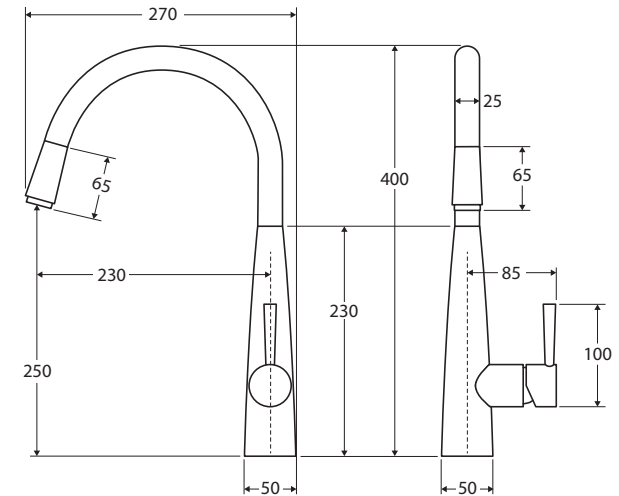

Hustle Deluxe GOOSENECK SINK MIXER

Features

- Pull-out nozzle on 1 metre hose (hose length can be reduced)
- Swivel function
- Designed for kitchen and laundry
- Made from solid brass
- 35 mm cartridge
- PEX split-resistant flexible hoses
- **WELS 4 Star rated, 7L/min**

Please note: This product may have a visible Fienza or Watermark logo.

Available in

Electroplated
Matte Black
213116MB

Cleaning & Care

- Regularly clean with mild soapy water using a microfibre cloth.
- In highly polluted or coastal locations, we recommend cleaning 2-3 times per week.
- Do not use harsh detergents, bleach, cream cleaners or citrus based cleaners. These substances are abrasive and will damage the surface.
- Do not use undue pressure and wipe in one direction only.

We aim to ensure that specifications are correct at the time of publication. All measurements are shown in millimetres. Always use measurements of actual product received for final specification as the technical drawing may contain differences. Due to printing limitations, physical colour may vary from the image shown. Fienza reserves the right to make modifications without prior notice.