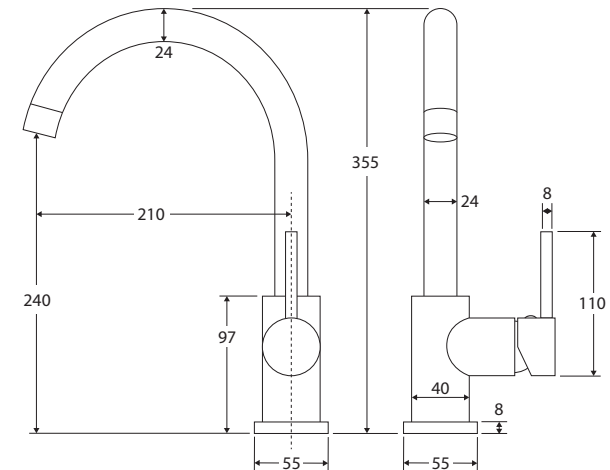

Hustle

GOOSENECK SINK MIXER

Features

- Sleek modern design
- Swivel function
- Designed for kitchen and laundry
- Made from solid brass
- Quality European cartridge (35 mm)
- PEX split-resistant flexible hoses
- **WELS 5 Star rated, 5.5L/min**

Please note: This product may have a visible Fienza or Watermark logo.

Available in

Electroplated
Matte Black
225105B-LF

Cleaning & Care

- Regularly clean with mild soapy water using a microfibre cloth.
- In highly polluted or coastal locations, we recommend cleaning 2-3 times per week.
- Do not use harsh detergents, bleach, cream cleaners or citrus based cleaners. These substances are abrasive and will damage the surface.
- Do not use undue pressure and wipe in one direction only.

We aim to ensure that specifications are correct at the time of publication. All measurements are shown in millimetres. Always use measurements of actual product received for final specification as the technical drawing may contain differences. Due to printing limitations, physical colour may vary from the image shown. Fienza reserves the right to make modifications without prior notice.