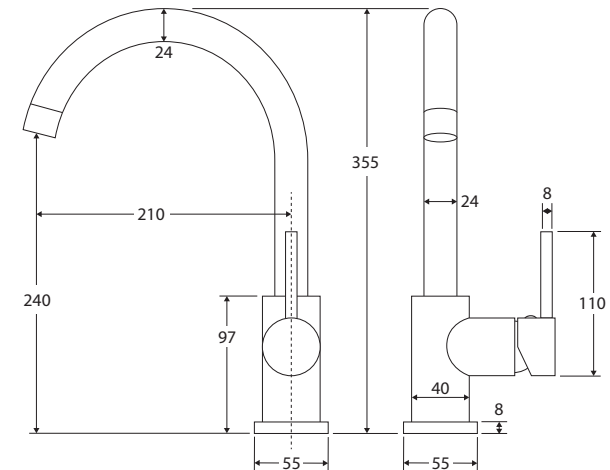

Hustle

GOOSENECK SINK MIXER

Features

- Sleek modern design
- Swivel function
- Designed for kitchen and laundry
- Made from solid brass
- Quality European cartridge (35 mm)
- PEX split-resistant flexible hoses
- **WELS 5 Star rated, 5.5L/min**

Please note: This product may have a visible Fienza or Watermark logo.

Available in

Electroplated
Matte Black
225105B

Cleaning & Care

- Regularly clean with mild soapy water using a microfibre cloth.
- In highly polluted or coastal locations, we recommend cleaning 2-3 times per week.
- Do not use harsh detergents, bleach, cream cleaners or citrus based cleaners. These substances are abrasive and will damage the surface.
- Do not use undue pressure and wipe in one direction only.

We aim to ensure that specifications are correct at the time of publication. All measurements are shown in millimetres. Always use measurements of actual product received for final specification as the technical drawing may contain differences. Due to printing limitations, physical colour may vary from the image shown. Fienza reserves the right to make modifications without prior notice.