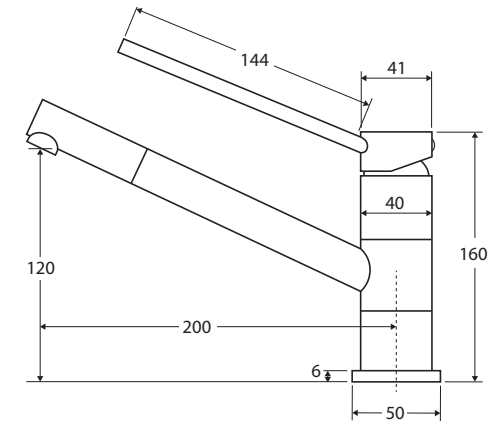

Isabella Care SWIVEL SINK MIXER

Features

- Can be installed to comply with AS1428.1
- Sleek, modern design
- Long handle for easy reach and operation
- Swivel function
- Designed for kitchen
- Made from solid brass
- 35 mm cartridge
- PEX split-resistant flexible hoses
- **WELS 4 Star rated, 6.5L/min**

Please note: This product may have a visible Fienza or Watermark logo.

Available in

Polished Chrome
213110D

Cleaning & Care

- Regularly clean with mild soapy water using a microfibre cloth.
- In highly polluted or coastal locations, we recommend cleaning 2-3 times per week.
- Do not use harsh detergents, bleach, cream cleaners or citrus based cleaners. These substances are abrasive and will damage the surface.
- Do not use undue pressure and wipe in one direction only.

We aim to ensure that specifications are correct at the time of publication. All measurements are shown in millimetres. Always use measurements of actual product received for final specification as the technical drawing may contain differences. Due to printing limitations, physical colour may vary from the image shown. Fienza reserves the right to make modifications without prior notice.