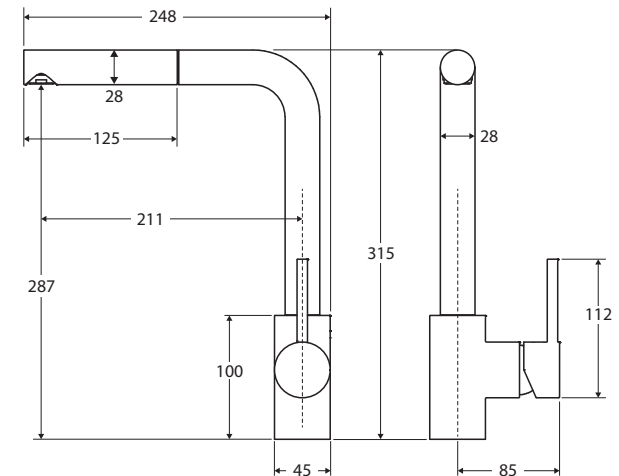

Isabella Deluxe SINK MIXER

Features

- Pull-out nozzle on 1 metre hose (hose length can be reduced)
- Swivel function
- Designed for kitchen and laundry
- Made from solid brass
- 35 mm cartridge
- PEX split-resistant flexible hoses
- **WELS 5 Star rated, 5.5L/min**

Please note: This product may have a visible Fienza or Watermark logo.

Available in

Electroplated
Chrome
213117

PVD
Brushed Nickel
213117BN

Cleaning & Care

- Regularly clean with mild soapy water using a microfibre cloth.
- In highly polluted or coastal locations, we recommend cleaning 2-3 times per week.
- Do not use harsh detergents, bleach, cream cleaners or citrus based cleaners. These substances are abrasive and will damage the surface.
- Do not use undue pressure and wipe in one direction only.

We aim to ensure that specifications are correct at the time of publication. All measurements are shown in millimetres. Always use measurements of actual product received for final specification as the technical drawing may contain differences. Due to printing limitations, physical colour may vary from the image shown. Fienza reserves the right to make modifications without prior notice.