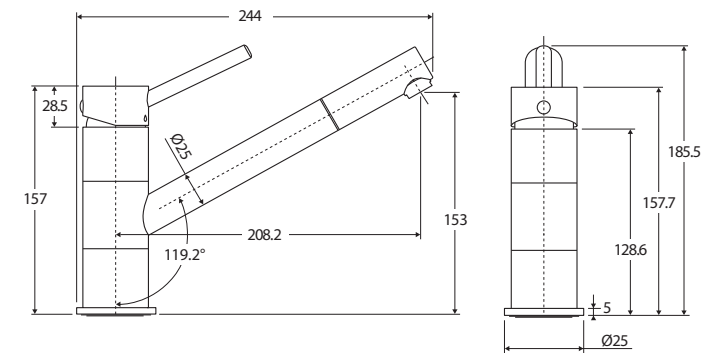

Isabella

SWIVEL SINK MIXER

Features

- Sleek modern design
- Swivel function
- Designed for kitchen
- Made from solid brass
- 35 mm cartridge
- PEX split-resistant flexible hoses
- **WELS 4 Star rated, 6.5L/min**

Please note: This product may have a visible Fienza or Watermark logo.

Available in

Polished Chrome
213110

Cleaning & Care

- Regularly clean with mild soapy water using a microfibre cloth.
- In highly polluted or coastal locations, we recommend cleaning 2-3 times per week.
- Do not use harsh detergents, bleach, cream cleaners or citrus based cleaners. These substances are abrasive and will damage the surface.
- Do not use undue pressure and wipe in one direction only.

We aim to ensure that specifications are correct at the time of publication. All measurements are shown in millimetres. Always use measurements of actual product received for final specification as the technical drawing may contain differences. Due to printing limitations, physical colour may vary from the image shown. Fienza reserves the right to make modifications without prior notice.