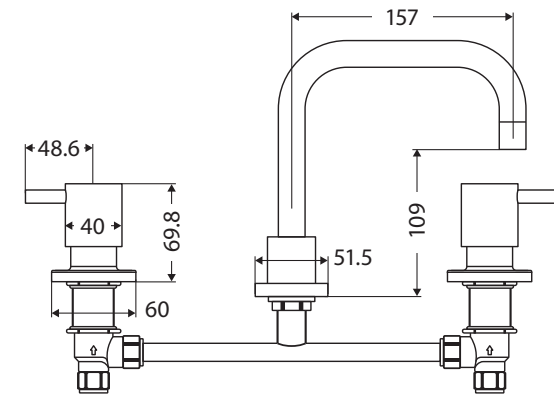

Isabella

BASIN SET

Features

- Pin lever handle design
- Made from solid brass
- ¼ Turn ceramic disc
- Three-piece basin set
- Fixed position
- Concealed aerator
- **WELS 3 Star rated, 8.5L/min**

Please note: This product may have a visible Fienza or Watermark logo.

We aim to ensure that specifications are correct at the time of publication. All measurements are shown in millimetres. Always use measurements of actual product received for final specification as the technical drawing may contain differences. Due to printing limitations, physical colour may vary from the image shown. Fienza reserves the right to make modifications without prior notice.