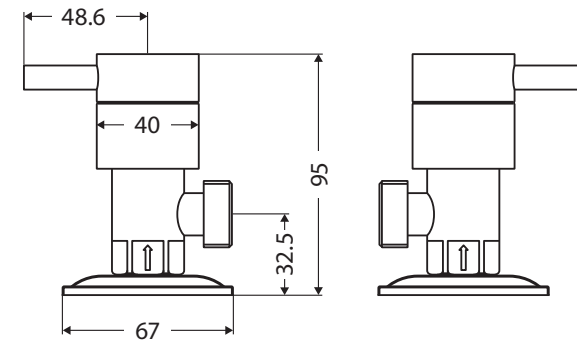

Isabella

WASHING MACHINE ASSEMBLIES

Features

- Pin lever handle design
- Made from solid brass
- ¼ Turn ceramic disc
- Set of wall tap assemblies
- WELS rating not required

Please note: This product may have a visible Fienza or Watermark logo.

We aim to ensure that specifications are correct at the time of publication. All measurements are shown in millimetres. Always use measurements of actual product received for final specification as the technical drawing may contain differences. Due to printing limitations, physical colour may vary from the image shown. Fienza reserves the right to make modifications without prior notice.