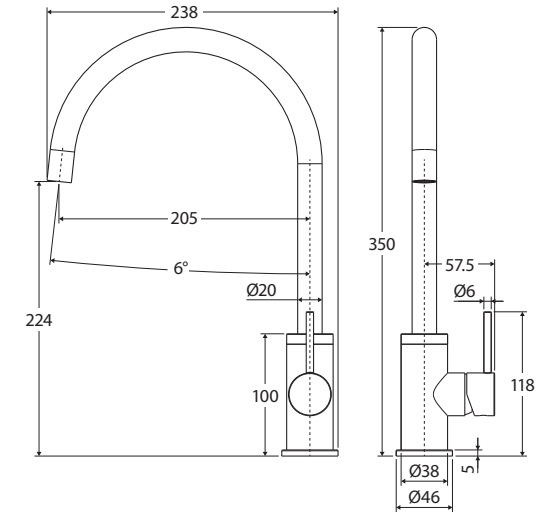

Kaya® Ambience SINK MIXER

Features

WELS 6 Star rated, 4.5L/min

- Baked lacquer finishes
- Designed for kitchen and laundry
- Round, pin lever handle design
- Gooseneck outlet
- Swivel function
- Made from solid brass
- High quality European cartridge (25 mm)
- PEX split-resistant hoses

Please note: This product may have a visible Fienza or Watermark logo.

Available in

Gloss Warm White
228105W

Matte Blossom
228105BL

Matte Autumn
228105A

Cleaning & Care

- Regularly clean with mild soapy water using a microfibre cloth.
- In highly polluted or coastal locations, we recommend cleaning 2-3 times per week.
- Do not use harsh detergents, bleach, cream cleaners or citrus based cleaners. These substances are abrasive and will damage the surface.
- Do not use undue pressure and wipe in one direction only.

We aim to ensure that specifications are correct at the time of publication. All measurements are shown in millimetres. Always use measurements of actual product received for final specification as the technical drawing may contain differences. Due to printing limitations, physical colour may vary from the image shown. Fienza reserves the right to make modifications without prior notice.