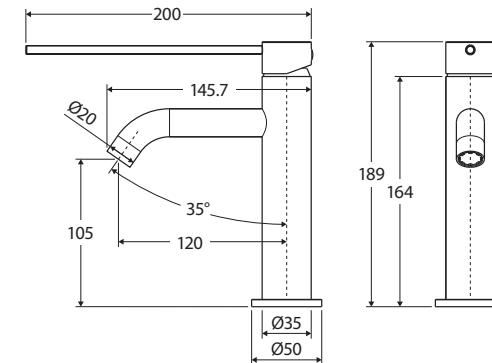

Kaya® Care BASIN MIXER

Features

WELS 5 Star rated, 5L/min

- Can be installed for AS 1428.1:2021 Accessible Compliance
- Long handle for easy reach and operation
- Large red and blue indicators for hot and cold markings
- Made from solid brass
- High quality European cartridges (25 mm)
- PEX split-resistant hoses

Please note: This product may have a visible Fienza or Watermark logo.