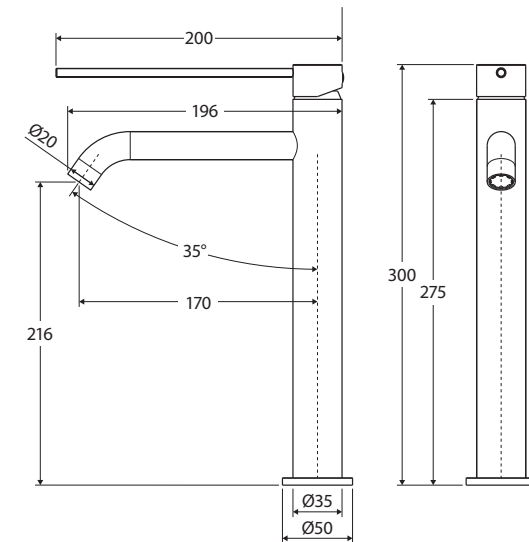

Kaya® Care

TALL BASIN MIXER

Features

WELS 5 Star rated, 5L/min

- Can be installed for AS 1428.1:2021 Accessible Compliance
- Long handle for easy reach and operation
- Large red and blue indicators for hot and cold markings
- High quality European cartridges (25 mm)
- PEX split-resistant hoses
- Made from stainless steel

Please note: This product may have a visible Fienza or Watermark logo.

*Defined as containing less than 0.25% lead.

Lead Free*

Available in

Electroplated Chrome
228107D-LF

Electroplated Matte White
228107DMW-LF

Electroplated Matte Black
228107DB-LF

PVD
Brushed Nickel
228107DBN-LF

PVD
Gun Metal
228107DGM-LF

PVD
Brushed Copper
228107DCO-LF

PVD
Urban Brass
228107DUB-LF

Cleaning & Care

- Regularly clean with mild soapy water using a microfibre cloth.
- In highly polluted or coastal locations, we recommend cleaning 2-3 times per week.
- Do not use harsh detergents, bleach, cream cleaners or citrus based cleaners. These substances are abrasive and will damage the surface.
- Do not use undue pressure and wipe in one direction only.

We aim to ensure that specifications are correct at the time of publication. All measurements are shown in millimetres. Always use measurements of actual product received for final specification as the technical drawing may contain differences. Due to printing limitations, physical colour may vary from the image shown. Fienza reserves the right to make modifications without prior notice.