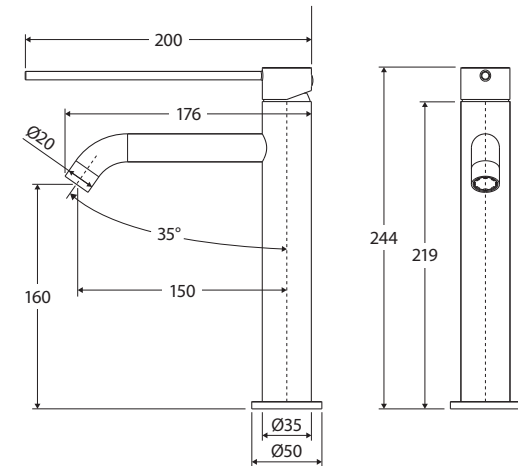

Kaya® Care

MEDIUM BASIN MIXER

Features

WELS 5 Star rated, 5L/min

- Can be installed for AS 1428.1:2021 Accessible Compliance
- Long handle for easy reach and operation
- Large red and blue indicators for hot and cold markings
- High quality European cartridges (25 mm)
- PEX split-resistant hoses
- Made from stainless steel

Please note: This product may have a visible Fienza or Watermark logo.

*Defined as containing less than 0.25% lead.

Lead Free*

Available in

Electroplated Chrome 228110D-LF	Electroplated Matte White 228110DMW-LF	Electroplated Matte Black 228110DB-LF
PVD Brushed Nickel 228110DBN-LF	PVD Gun Metal 228110DGM-LF	PVD Brushed Copper 228110DCO-LF
	PVD Urban Brass 228110DUB-LF	

Cleaning & Care

- Regularly clean with mild soapy water using a microfibre cloth.
- In highly polluted or coastal locations, we recommend cleaning 2-3 times per week.
- Do not use harsh detergents, bleach, cream cleaners or citrus based cleaners. These substances are abrasive and will damage the surface.
- Do not use undue pressure and wipe in one direction only.

We aim to ensure that specifications are correct at the time of publication. All measurements are shown in millimetres. Always use measurements of actual product received for final specification as the technical drawing may contain differences. Due to printing limitations, physical colour may vary from the image shown. Fienza reserves the right to make modifications without prior notice.