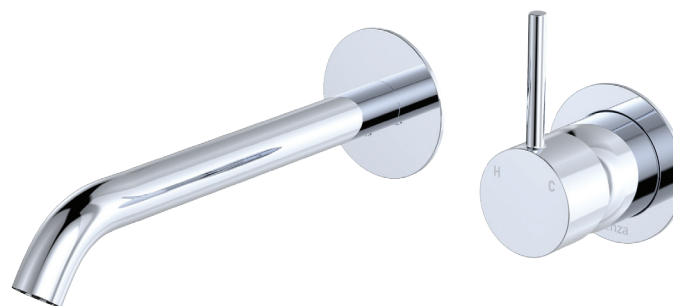

Kaya® Up

BASIN/BATH

WALL MIXER SET

ROUND PLATES
200MM OUTLET

Features

WELS 5 Star rated, 5L/min when installed over basin

- Designed for basin and bath
- Round, upright pin lever handle design
- Curved outlet
- Free flow aerator included for bath installation
- High quality European cartridge (35 mm)
- Made from stainless steel and lead-free brass*

Please note: This product may have a visible Fienza or Watermark logo.

*Defined as containing less than 0.25% lead.