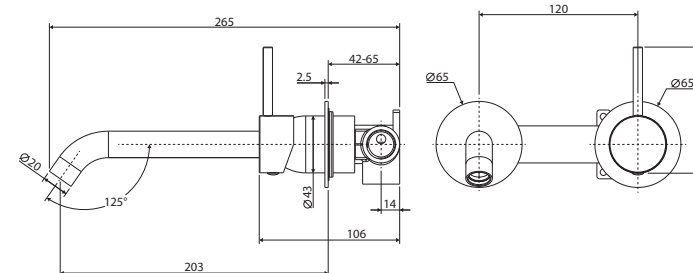

Kaya® Up

BASIN/BATH

WALL MIXER SET

ROUND PLATES
200MM OUTLET

Features

WELS 5 Star rated, 5L/min when installed over basin

- Designed for basin and bath
- Round, upright pin lever handle design
- Curved outlet
- Free flow aerator included for bath installation
- High quality European cartridge (35 mm)
- Made from stainless steel and lead-free brass*

Please note: This product may have a visible Fienza or Watermark logo.

*Defined as containing less than 0.25% lead.