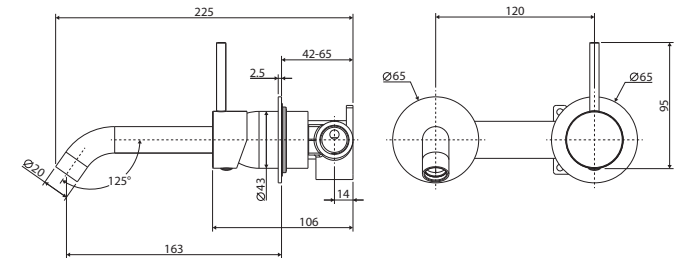

Kaya® Up

BASIN/BATH

WALL MIXER SET

ROUND PLATES
160MM OUTLET

Features

WELS 5 Star rated, 5L/min when installed over basin

- Designed for basin and bath
- Round, upright pin lever handle design
- Curved outlet
- Free flow aerator included for bath installation
- Made from solid brass
- High quality European cartridge (35 mm)

Please note: This product may have a visible Fienza or Watermark logo.

Available in

Electroplated
Chrome
228118

Electroplated
Matte Black
228118B

PVD
Brushed Nickel
228118BN

PVD
Gun Metal
228118GM

PVD
Urban Brass
228118UB

Cleaning & Care

- Regularly clean with mild soapy water using a microfibre cloth.
- In highly polluted or coastal locations, we recommend cleaning 2-3 times per week.
- Do not use harsh detergents, bleach, cream cleaners or citrus based cleaners. These substances are abrasive and will damage the surface.
- Do not use undue pressure and wipe in one direction only.

We aim to ensure that specifications are correct at the time of publication. All measurements are shown in millimetres. Always use measurements of actual product received for final specification as the technical drawing may contain differences. Due to printing limitations, physical colour may vary from the image shown. Fienza reserves the right to make modifications without prior notice.