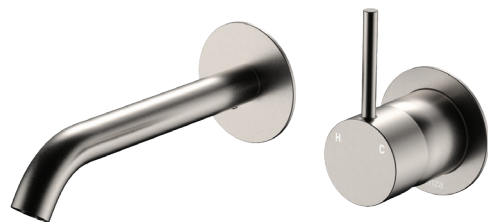

Kaya® Up

BASIN/BATH

WALL MIXER SET

ROUND PLATES
160MM OUTLET

Features

WELS 5 Star rated, 5L/min when installed over basin

- Designed for basin and bath
- Round, upright pin lever handle design
- Curved outlet
- Free flow aerator included for bath installation
- Made from solid brass
- High quality European cartridge (35 mm)

Please note: This product may have a visible Fienza or Watermark logo.

Available in

Electroplated
Chrome
228118

Electroplated
Matte Black
228118B

PVD
Brushed Nickel
228118BN

PVD
Gun Metal
228118GM

PVD
Urban Brass
228118UB