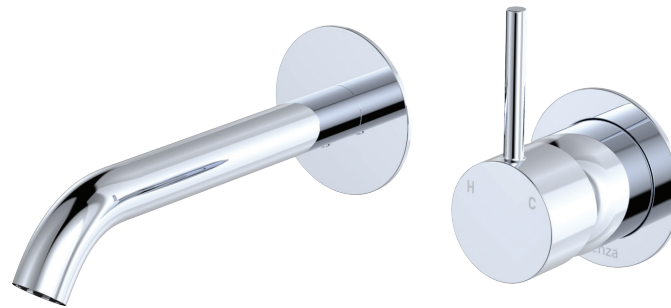

Kaya® Up

BASIN/BATH

WALL MIXER SET

ROUND PLATES
160MM OUTLET

Features

WELS 5 Star rated, 5L/min when installed over basin

- Designed for basin and bath
- Round, upright pin lever handle design
- Curved outlet
- Free flow aerator included for bath installation
- Made from solid brass
- High quality European cartridge (35 mm)

Please note: This product may have a visible Fienza or Watermark logo.

Available in

Electroplated
Chrome
228118

Electroplated
Matte Black
228118B

PVD
Brushed Nickel
228118BN

PVD
Gun Metal
228118GM

PVD
Urban Brass
228118UB