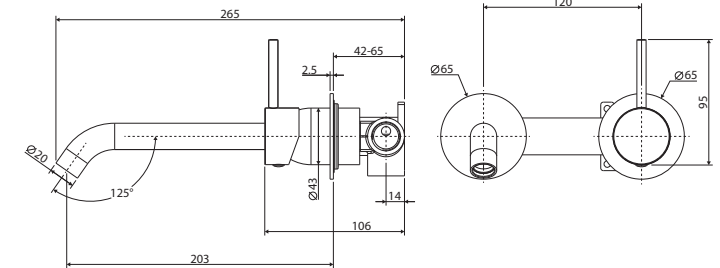

Kaya® Up

BASIN/BATH

WALL MIXER SET

RECTANGULAR PLATE
200MM OUTLET

Features

WELS 5 Star rated, 5L/min when installed over basin

- Designed for basin and bath
- Round, upright pin lever handle design
- Curved outlet
- Free flow aerator included for bath installation
- Made from solid brass
- High quality European cartridge (35 mm)

Please note: This product may have a visible Fienza or Watermark logo.

Available in

Electroplated
Chrome
228119-200

Electroplated
Matte Black
228119B-200

PVD
Brushed Nickel
228119BN-200

PVD
Gun Metal
228119GM-200

PVD
Urban Brass
228119UB-200

Cleaning & Care

- Regularly clean with mild soapy water using a microfibre cloth.
- In highly polluted or coastal locations, we recommend cleaning 2-3 times per week.
- Do not use harsh detergents, bleach, cream cleaners or citrus based cleaners. These substances are abrasive and will damage the surface.
- Do not use undue pressure and wipe in one direction only.

We aim to ensure that specifications are correct at the time of publication. All measurements are shown in millimetres. Always use measurements of actual product received for final specification as the technical drawing may contain differences. Due to printing limitations, physical colour may vary from the image shown. Fienza reserves the right to make modifications without prior notice.