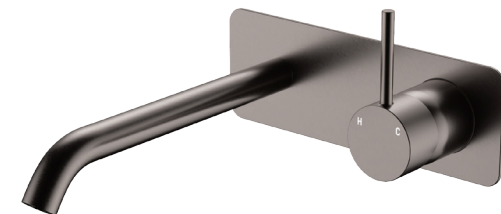

Kaya® Up

BASIN/BATH

WALL MIXER SET

RECTANGULAR PLATE
200MM OUTLET

Features

WELS 5 Star rated, 5L/min when installed over basin

- Designed for basin and bath
- Round, upright pin lever handle design
- Curved outlet
- Free flow aerator included for bath installation
- Made from solid brass
- High quality European cartridge (35 mm)

Please note: This product may have a visible Fienza or Watermark logo.

Available in

Electroplated
Chrome
228119-200

Electroplated
Matte Black
228119B-200

PVD
Brushed Nickel
228119BN-200

PVD
Gun Metal
228119GM-200

PVD
Urban Brass
228119UB-200

Cleaning & Care

- Regularly clean with mild soapy water using a microfibre cloth.
- In highly polluted or coastal locations, we recommend cleaning 2-3 times per week.
- Do not use harsh detergents, bleach, cream cleaners or citrus based cleaners. These substances are abrasive and will damage the surface.
- Do not use undue pressure and wipe in one direction only.

We aim to ensure that specifications are correct at the time of publication. All measurements are shown in millimetres. Always use measurements of actual product received for final specification as the technical drawing may contain differences. Due to printing limitations, physical colour may vary from the image shown. Fienza reserves the right to make modifications without prior notice.