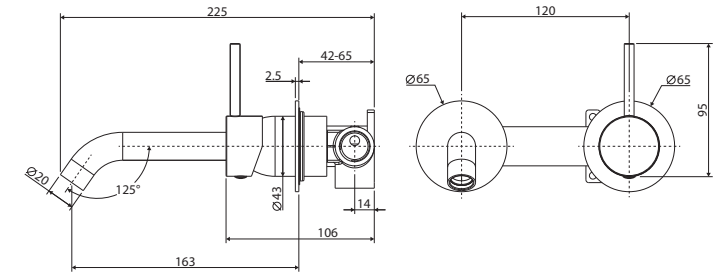

Kaya® Up

BASIN/BATH

WALL MIXER SET

RECTANGULAR PLATE
160MM OUTLET

Features

WELS 5 Star rated, 5L/min when installed over basin

- Designed for basin and bath
- Round, upright pin lever handle design
- Curved outlet
- Free flow aerator included for bath installation
- High quality European cartridge (35 mm)
- Made from stainless steel and lead-free brass*

Please note: This product may have a visible Fienza or Watermark logo.

*Defined as containing less than 0.25% lead.

Lead Free*

Available in

Electroplated
Chrome
228119-LF

Electroplated
Matte Black
228119B-LF

PVD
Brushed Nickel
228119BN-LF

PVD
Gun Metal
228119GM-LF

PVD
Urban Brass
228119UB-LF

Cleaning & Care

- Regularly clean with mild soapy water using a microfibre cloth.
- In highly polluted or coastal locations, we recommend cleaning 2-3 times per week.
- Do not use harsh detergents, bleach, cream cleaners or citrus based cleaners. These substances are abrasive and will damage the surface.
- Do not use undue pressure and wipe in one direction only.

We aim to ensure that specifications are correct at the time of publication. All measurements are shown in millimetres. Always use measurements of actual product received for final specification as the technical drawing may contain differences. Due to printing limitations, physical colour may vary from the image shown. Fienza reserves the right to make modifications without prior notice.