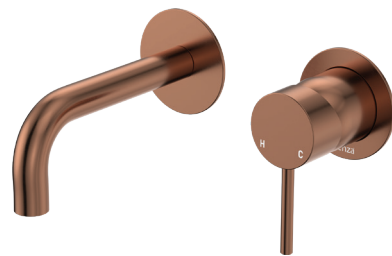

Cleaning & Care

- Regularly clean with mild soapy water using a microfibre cloth.
- In highly polluted or coastal locations, we recommend cleaning 2-3 times per week.
- Do not use harsh detergents, bleach, cream cleaners or citrus based cleaners. These substances are abrasive and will damage the surface.
- Do not use undue pressure and wipe in one direction only.

We aim to ensure that specifications are correct at the time of publication. All measurements are shown in millimetres. Always use measurements of actual product received for final specification as the technical drawing may contain differences. Due to printing limitations, physical colour may vary from the image shown. Fienza reserves the right to make modifications without prior notice.