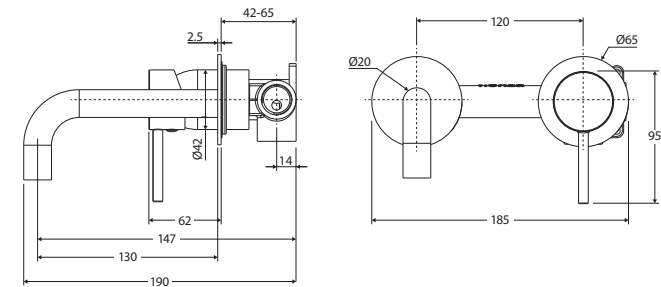

Kaya®

BASIN/BATH WALL MIXER SET

ROUND PLATES
130MM OUTLET

Features

WELS 5 Star rated, 5L/min when installed over basin

- Designed for basin and bath
- Round, pin lever handle design
- Curved outlet
- Free flow aerator included for bath installation
- High quality European cartridge (35 mm)
- Made from stainless steel and lead-free brass*

Please note: This product may have a visible Fienza or Watermark logo.

*Defined as containing less than 0.25% lead.

Lead Free*

Available in

Electroplated
Chrome

228104-130-LF

Electroplated
Matte White

228104MW-130-LF

Electroplated
Matte Black

228104B-130-LF

PVD
Brushed Nickel

228104BN-130-LF

PVD
Gun Metal

228104GM-130-LF

PVD
Brushed Copper

228104CO-130-LF

PVD
Urban Brass

228104UB-130-LF