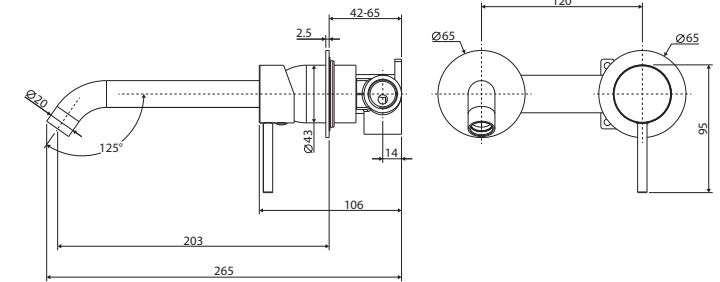

Kaya®

BASIN/BATH WALL MIXER SET

ROUND PLATES
200MM OUTLET

Features

WELS 5 Star rated, 5L/min when installed over basin

- Designed for basin and bath
- Round, pin lever handle design
- Curved outlet
- Free flow aerator included for bath installation
- High quality European cartridge (35 mm)
- Made from stainless steel and lead-free brass*

Please note: This product may have a visible Fienza or Watermark logo.

*Defined as containing less than 0.25% lead.

Lead Free*